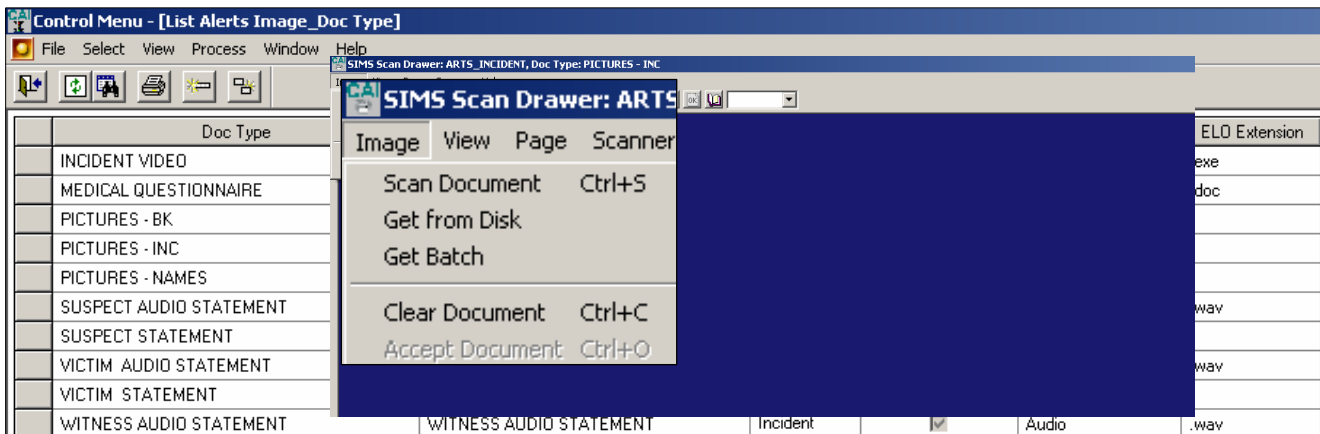

AGID 01

Incident Number 2006-00114

Document Note

ENTER SOME TEXT ABOUT THE PHOTO OR IMAGE

COMPUTER ARTS, INC.

Imaging Features

- Integrated Imaging allows the user to *Add or View or Export* supporting documentation without leaving the application using Agency defined *document types* to organize support documentation, including video, audio or wave files, scanned documents, etc.
- Agency to Agency Security with user defined *Add, Read/View only, Change, Delete* capabilities
- NIST standard encryption
- Conversion from *Paperclip™*
- Conversion from existing ARTS Digital Photo Processing

~ User Friendly Processing ~

- EXPORT capability built in with System narratives & Reports
- Individual or *Batch file* processing
- Import directly from the Camera
- Thumbnail image display
- Individual *Comments* per Image
- Requires ISIS compatible Scanner