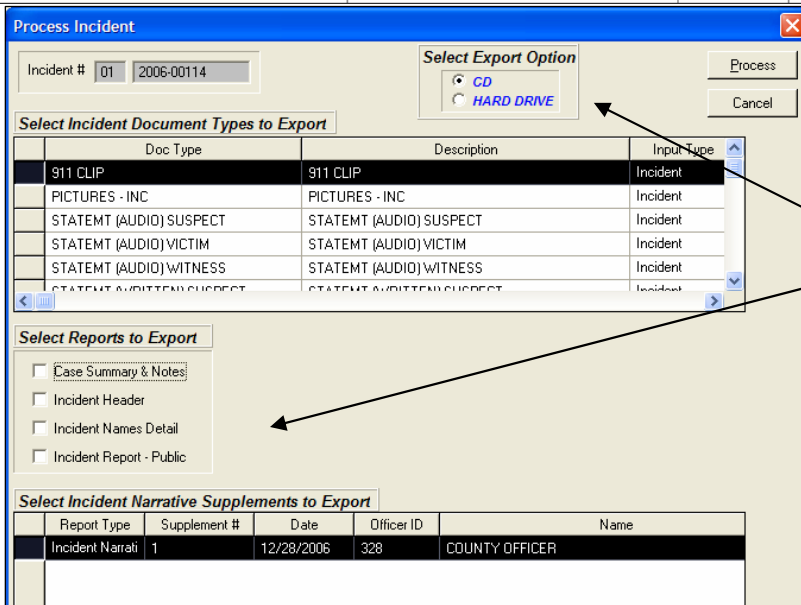

Imaging Features

- Integrated Imaging allows the user to *Add or View or Export* supporting documentation without leaving the application using Agency defined *document types* to organize support documentation, including video, audio or wave files, scanned documents, etc.
- Agency to Agency Security with user defined *Add, Read/View only, Change, Delete* capabilities
- NIST standard encryption
- Conversion from *Paperclip™*
- Conversion from existing ARTS Digital Photo Processing