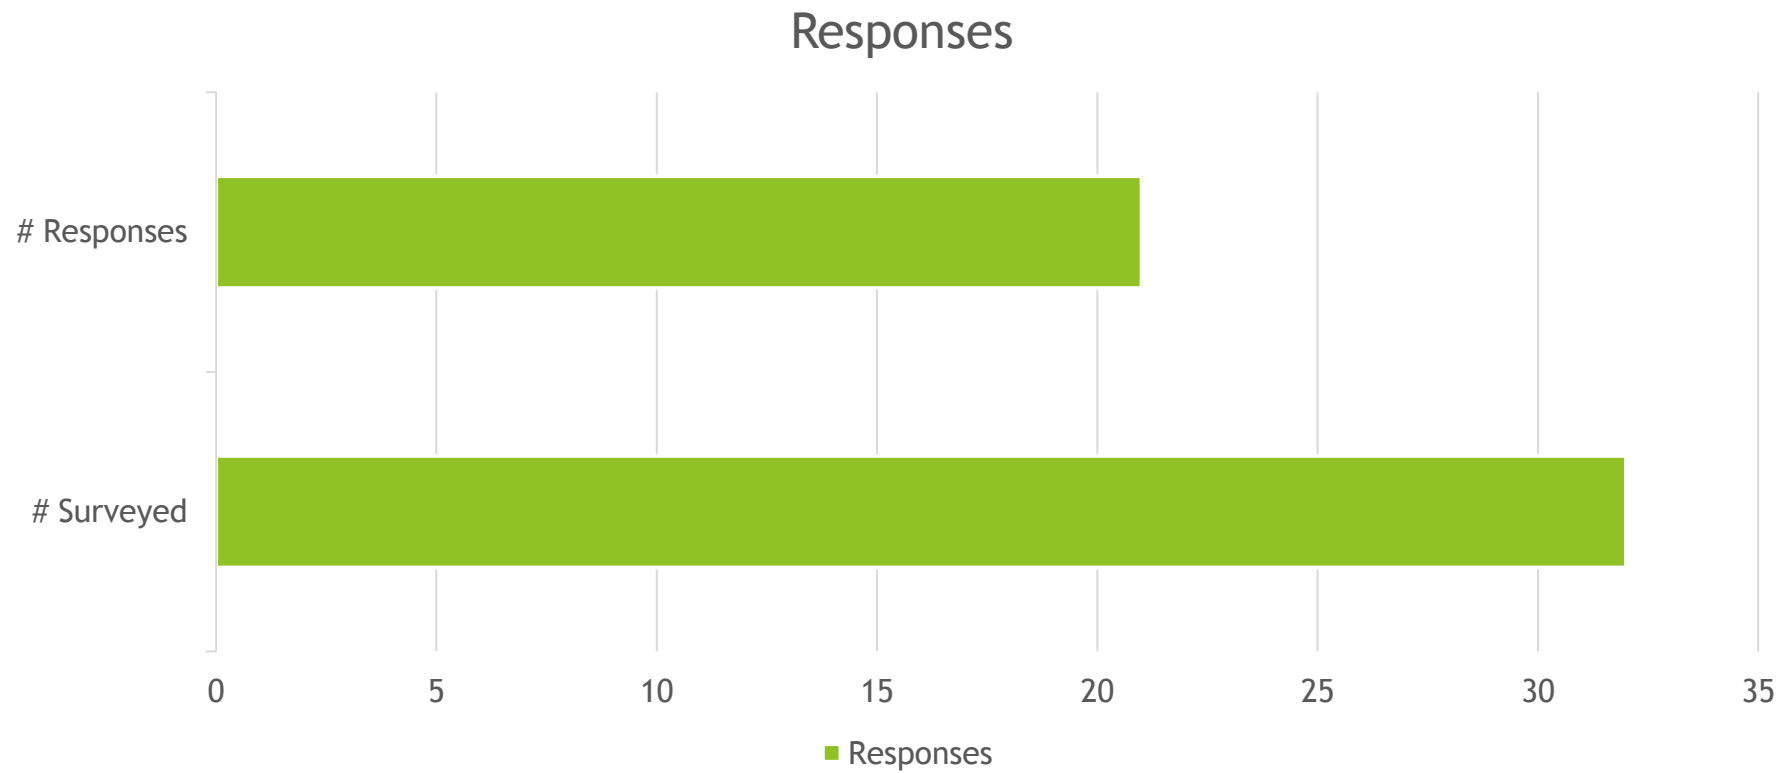

Participation