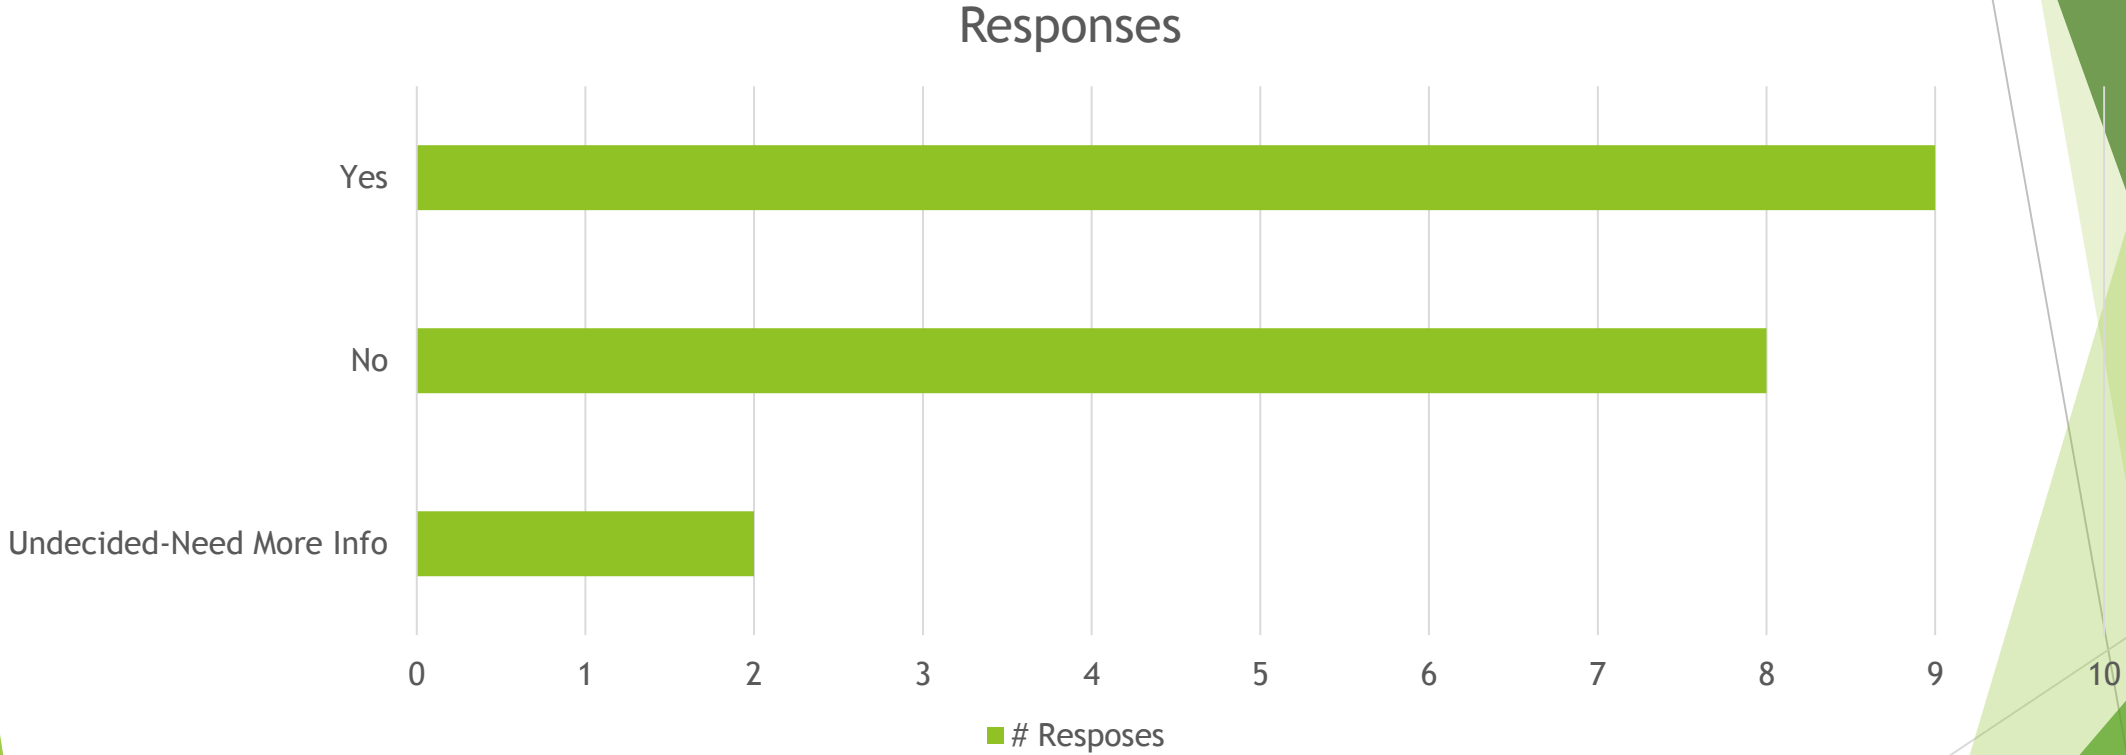

Interested in software to track processed passports and fees collected

Yes Responses - Minidoka, Cassia, Jefferson, Boise, Fremont, Gooding, Teton, Power, Idaho

No Responses - Clearwater, Boundary, Owyhee, Oneida, Lewis, Valley, Washington, Franklin

Undecided - Valley, Caribou