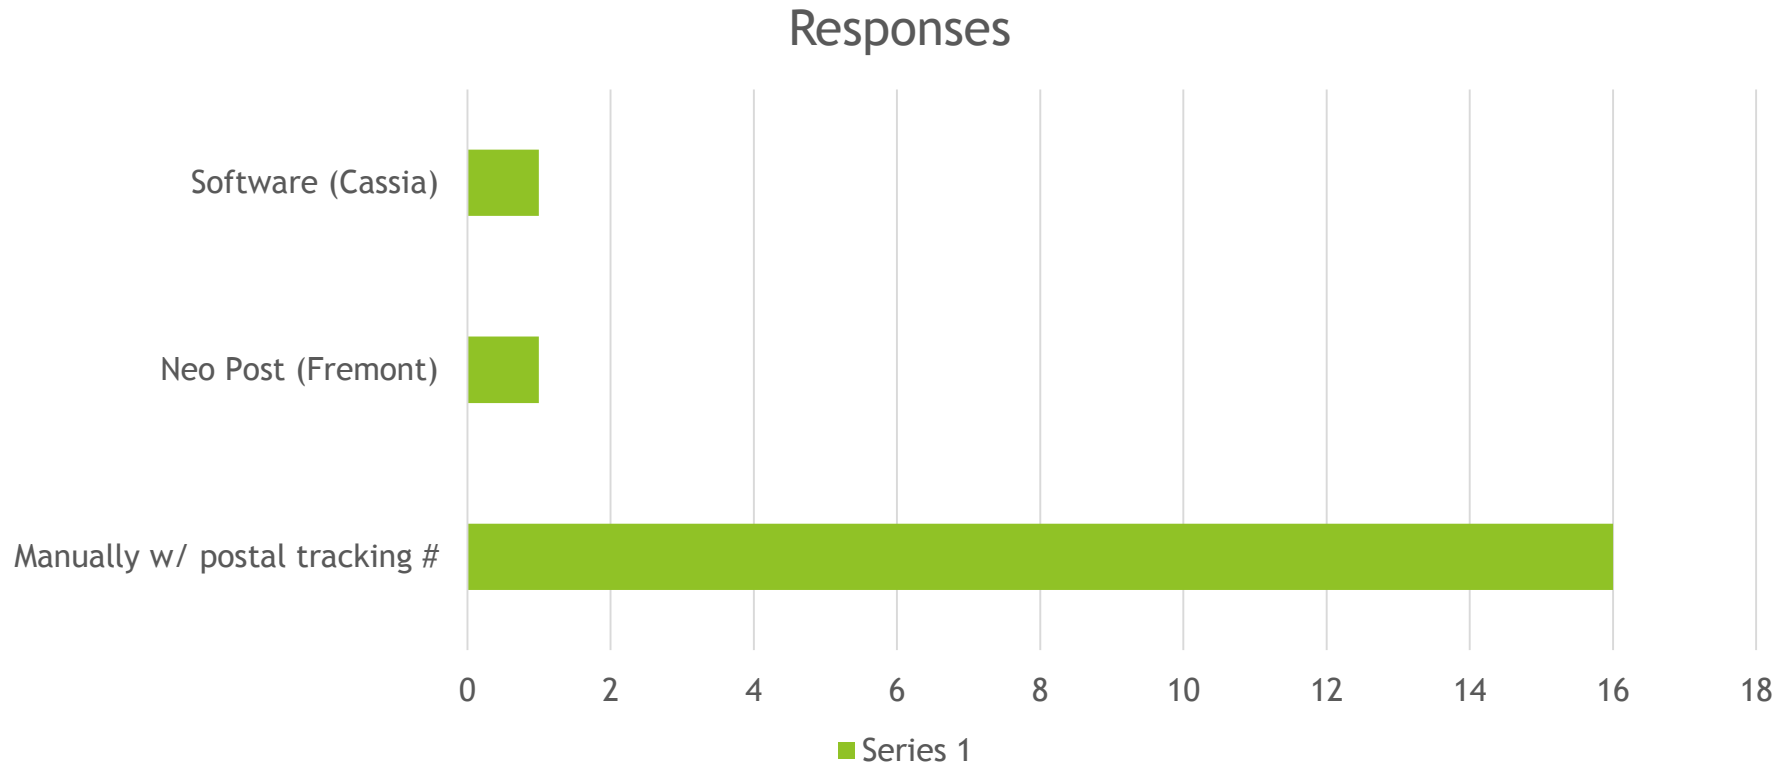

Passport Survey Results

10/30/2017

Participation

All counties that responded say they track/process passports

Clearwater	Valley	Fremont
Boundary	Owyhee	Minidoka
Oneida	Caribou	Boundary
Lewis	Cassia	Valley
Washington	Franklin	Jefferson
Boise	Idaho	Gooding
Teton	Power	

How counties currently track processed passports and fees

Interested in software to track processed passports and fees collected

Yes Responses - Minidoka, Cassia, Jefferson, Boise, Fremont, Gooding, Teton, Power, Idaho